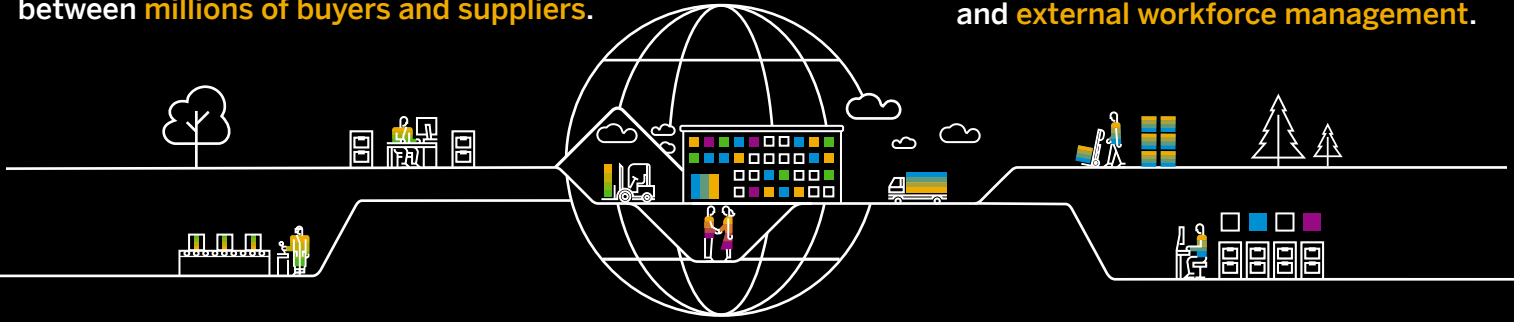

... the marketplace for modern business, creating simple, intelligent exchanges between **millions of buyers and suppliers.**

... provides the industry's leading cloud technology for services procurement and **external workforce management.**

SAP Ariba and SAP Fieldglass are where the world comes to do business together. We integrate the entire buying process across your organization. When you connect to Ariba Network, you connect to millions of suppliers across direct and indirect expense categories. We are also the long-standing leader in external talent management and services procurement and we integrate the entire buying process across your organization. Our platform helps customers find, source and strategically manage their multi-channel workforce. To learn more about the value we can deliver for your organization, visit www.ariba.com and www.fieldglass.com.

SAP Ariba is the largest **business-to-business network** on the planet

SAP Fieldglass' cloud-based, open platform **helps companies transform** how work gets done.

commerce transacted **+\$2.9T**

\$53.5B in spend under management